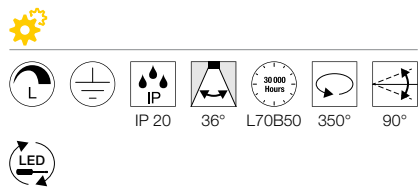

NOBLO  
CW, PHASE

220-240V ~50/60Hz | 350mA  
Material: Aluminium

NOBLO  
CW, single, PHASE

NOBLO  
CW, double, PHASE

NOBLO  
CW, triple, PHASE

1002969, 1002970, 1002971	600lm 2700K	

1002973, 1002974, 1002975	1200lm 2700K	